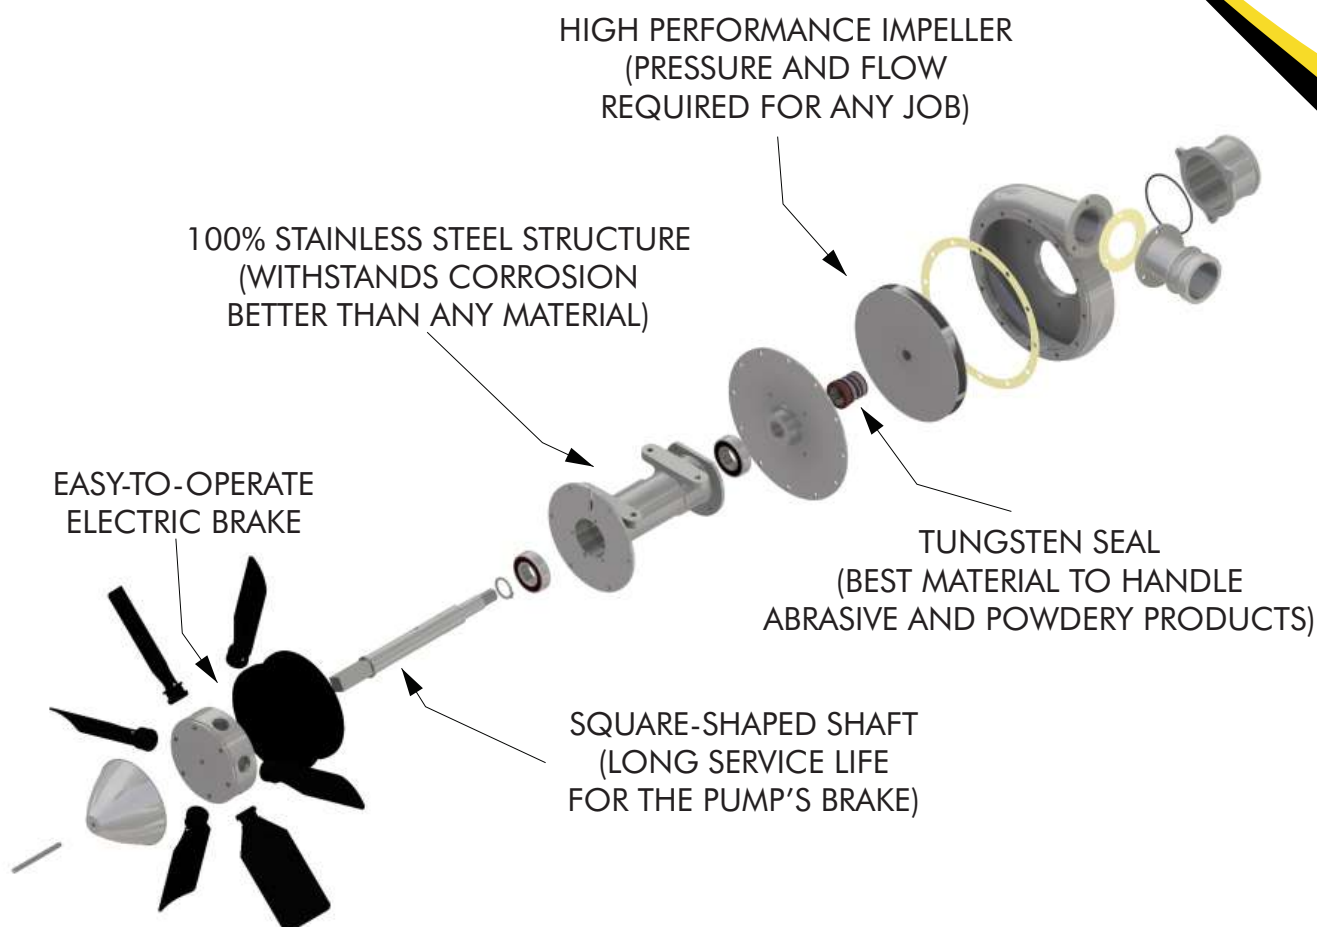

Rodovia BR 376
Distrito Industrial
Paranavaí/PR - Brasil

THE ZANONI PUMP

- The most used spray pump in Latin America and Africa ag aviation industry.
- More than two decades of continuous development and improvement.
- Globally recognized for its superior durability and easy maintenance.
- Tested and approved by over 2,000 agricultural pilots.
- Specially designed for Air Tractors, Thrushes and Cessnas.

ZANONI SPRAY PUMPS

AIR TRACTOR AT402 AND
AT502 SPRAY PUMP
Z 50230EN

AIR TRACTOR AT602 AND
AT802 SPRAY PUMP
Z 80230EN

THRUSH 510
SPRAY PUMP
Z 51030EN

PIPER PAWNEE
SPRAY PUMP
Z 23530EN

CESNNA 188
SPRAY PUMP
Z 18830EN