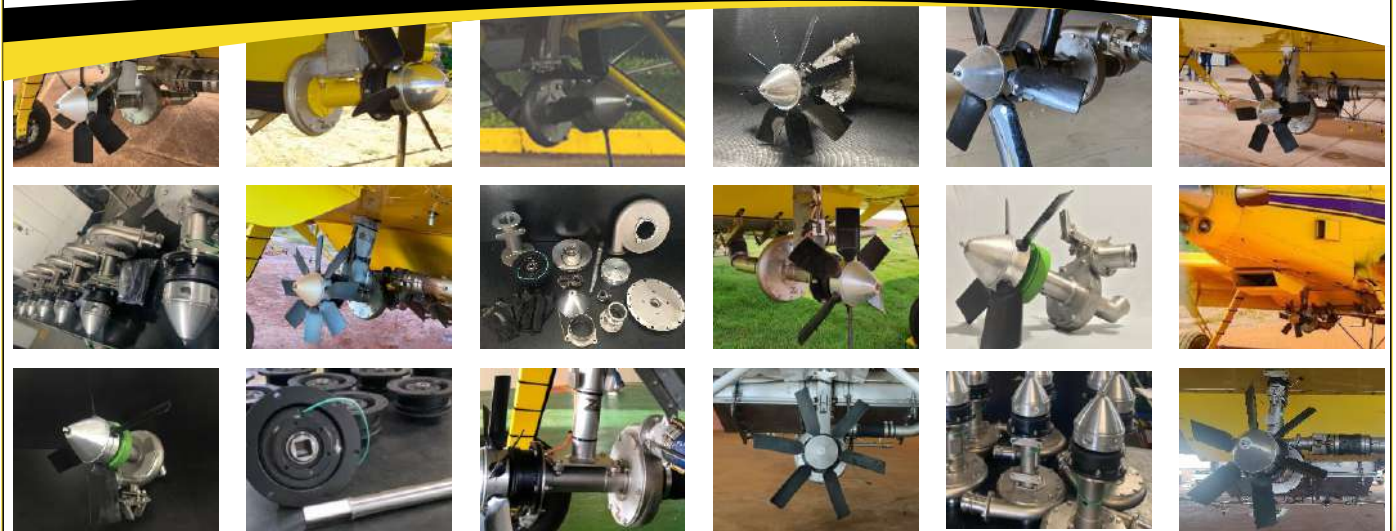

Rodovia BR 376
Distrito Industrial
Paranavaí/PR - Brasil

THE ZANONI PUMP

- The most used spray pump in Latin America and Africa ag aviation industry.
- More than two decades of continuous development and improvement.
- Globally recognized for its superior durability and easy maintenance.
- Tested and approved by over 2,000 agricultural pilots.
- Specially designed for Air Tractors, Thrushes and Cessnas.

ZANONI SPRAY PUMPS

AIR TRACTOR AT402 AND
AT502 SPRAY PUMP
Z 50230EN

AIR TRACTOR AT602 AND
AT802 SPRAY PUMP
Z 80230EN

THRUSH 510
SPRAY PUMP
Z 51030EN

PIPER PAWNEE
SPRAY PUMP
Z 23530EN

CESNNA 188
SPRAY PUMP
Z 18830EN